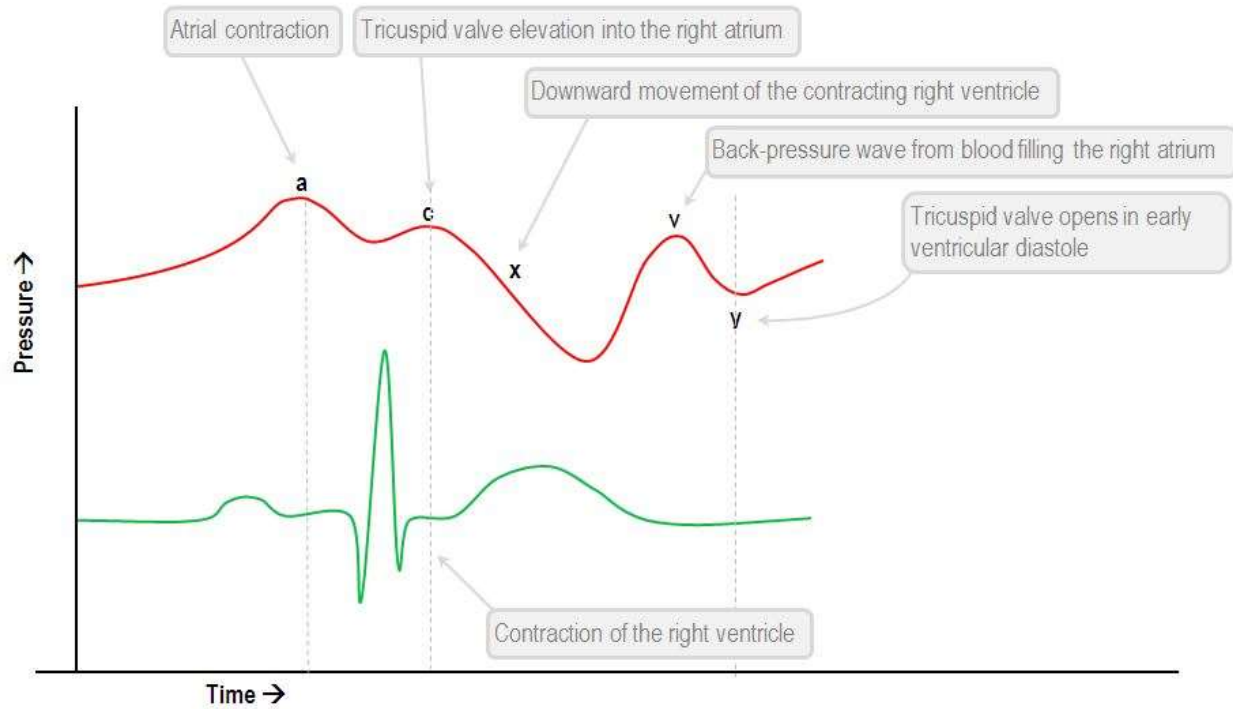

CVP Waveform

THE CVP WAVEFORM

The CVP waveform reflects changes in right atrial pressure during the cardiac cycle